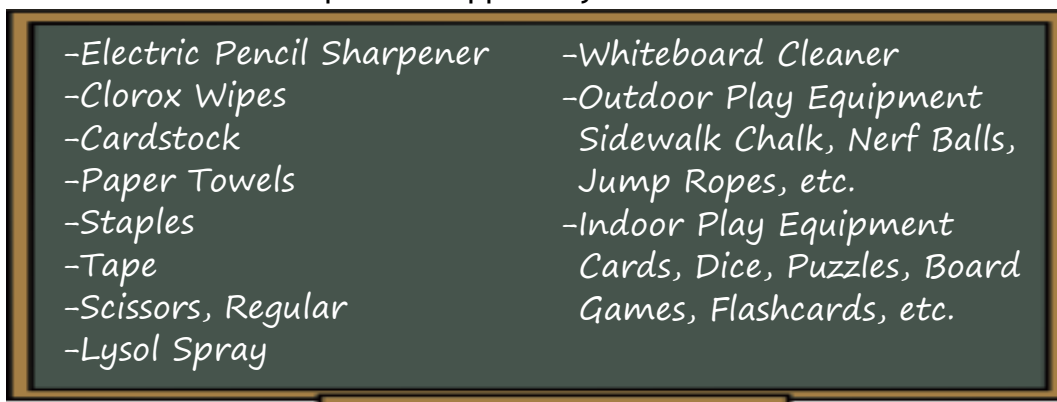

Adopt-A-Classroom

These are the most requested supplies by local teachers for classroom use.

Interested in making a teacher's school-year dreams come true?
Visit our website to learn more about our Adopt-a-Teacher program.

www.uwflorence.org